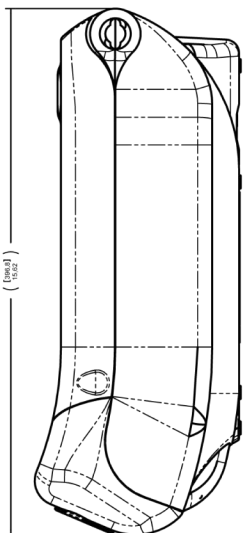

Mini-MF sticker A