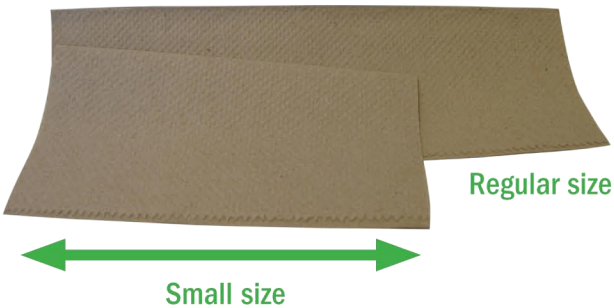

Cascades

MINI MULTIFOLD

Towel dispenser

Small but eye-catching, these innovative cabinets will effortlessly dispense your mini Decor paper towels

Benefits that speak for themselves:

- Ideal for tight spaces
- Available in smoke grey to blend in with any decor; or in bright colors to serve as a fun and attention-grabbing accessory
- Simplicity: with fewer internal parts, this mini folded towel dispenser is extremely reliable and easy to use
- Holds more than 500 mini multifold paper towels

Informative and engaging stickers providing useful tips

Mini-MF sticker A

Mini-MF sticker B

Mini-MF sticker C

GREEN BY NATURE™

DECOR MINI MULTIFOLD Hand Towels

PRODUCT IDEAL FOR:

- Small hand markets: daycare centers, elementary schools...
- Door knob or faucet protection - using smaller sheets of paper to open the door/faucet
- Your grocer's fresh product counter

Certification : **EcoLogo**

| | |
|---------------------|---|
| Item number | 1753 |
| Brand | Decor |
| Color | Natural |
| Sheet size (open) | 6.4 x 9.5 in (16.2 x 24.1 cm) |
| Sheet size (folded) | 6.4 x 3.166 in (16.2 x 8 cm) |
| Fold type | Multifold |
| Sheet per pack | 250 |
| Pack/Case | 16 |
| Case dimensions | 21.25 x 13.5 x 6.93 in (54 x 34 x 17.6 cm) |
| Case cube | 1.152 ft ³ (0.10 m ³) |
| Case weight | 13.2 lb (5.99 kg) |
| Case/pallet | 98 |
| UPC | 0-67220-01753-9 |
| SCC | 0-00-67220-01753-9 |