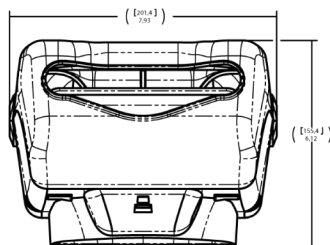

Mini-MF sticker A